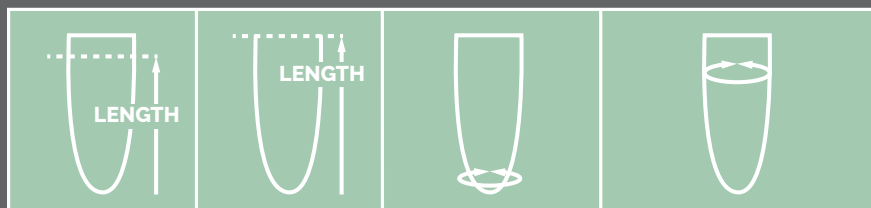

### ORIGINAL EXTRA LIFE

13315 SIZE 1  
13325 SIZE 2  
13335 SIZE 3  
13345 SIZE 4  
13355 SIZE 5  
13365 SIZE 6  
13375 SIZE 7  
13385 SIZE 8

### SiloSheath<sup>™</sup> Original Sizing Guidelines

SIZE	DESCRIPTION	APPROX. GEL LENGTH	APPROX. LENGTH	APPROX. DISTAL CIRCUMFERENCE	APPROX. PROXIMAL CIRCUMFERENCE
1	Child	8" (20cm)	10"-13" (25-34cm)	6½"-9½" (17-24cm)	6½"-10½" (17-26cm)
2	Short / Narrow	10" (25cm)	15"-17" (38-44cm)	7"-11" (18-28cm)	7"-12½" (18-32cm)
3	Short / Regular	10" (25cm)	15"-17" (38-44cm)	8"-13" (20-34cm)	8"-15" (20-38cm)
4	Medium / Narrow	13" (33cm)	17"-19" (43-49cm)	8"-13" (20-34cm)	8"-15" (20-38cm)
5	Medium / Regular	10" (25cm)	17"-19" (43-49cm)	9"-15" (23-37cm)	9"-17" (23-43cm)
6	Large / Narrow	13" (33cm)	18"-21" (46-54cm)	9"-15" (23-37cm)	9"-17" (23-43cm)
7	Large / Regular	13" (33cm)	18"-21" (46-54cm)	11"-17" (28-42cm)	11"-19" (28-49cm)
8	Large / Wide	13" (33cm)	18"-21" (46-54cm)	12"-20" (31-50cm)	12"-22" (31-56cm)